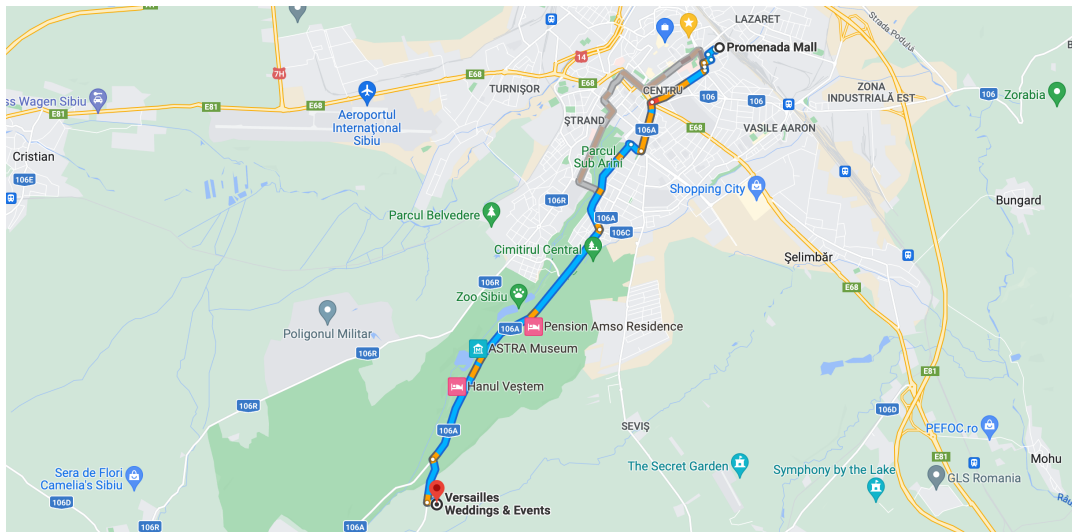

FEERIC FASHION WEEK 2023 – LOCATIONS

(all gps tracks start from Feeric Venue, Promenada Sibiu – to the location of the show)

WEDNESDAY, 19TH JULY

19:00 - YOLO PARTY – VERSAILLES BY BUONAVISTA

Google Maps - <https://goo.gl/maps/7fyxTmkVyC2jEAzQ8>

THURSDAY, 20th JULY

17:00 – FASHION SHOW – The HOME LAKE

Google Maps - <https://goo.gl/maps/RH16AHR991S5d2ZF7>

19:00 – FASHION SHOW – PRODIAL CONCRETE FACTORY
Google Maps - <https://goo.gl/maps/3x9bP68cy7z9JNZT9>

FRIDAY, 21st JULY

17:00 – FASHION SHOW – The HOME LAKE
Google Maps - <https://goo.gl/maps/RH16AHR991S5d2ZF7>

19:00 – FASHION SHOW – CORNER OF HEAVEN, DAIA

Google Maps - <https://goo.gl/maps/Gh6U7J9yKNYqqtFN6>

21:00 – FEERIC GALA – HUET SQUARE

Google Maps - <https://goo.gl/maps/wUUwPeGQWrzx9kp8>