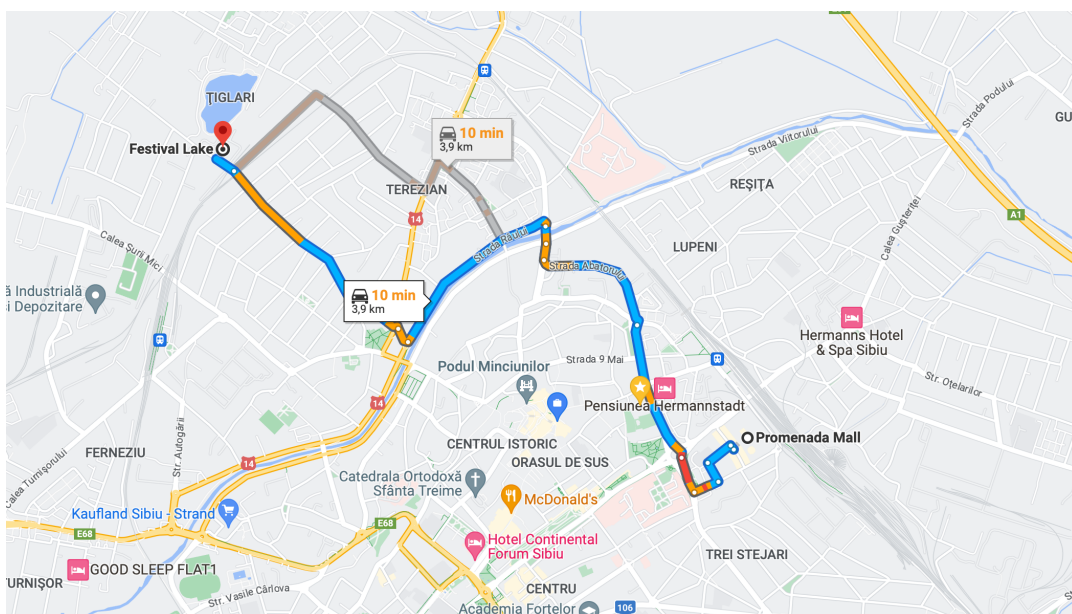

FEERIC FASHION WEEK 2023 – LOCATIONS

(all gps tracks start from Feeric Venue, Promenada Sibiu – to the location of the show)

WEDNESDAY, 19TH JULY

19:00 - YOLO PARTY – VERSAILLES BY BUONAVISTA

Google Maps - <https://goo.gl/maps/7fyxTmkVyC2jEAzQ8>

THURSDAY, 20th JULY

17:00 – FASHION SHOW – The HOME LAKE

Google Maps - <https://goo.gl/maps/RH16AHR991S5d2ZF7>

19:00 – FASHION SHOW – PRODIAL CONCRETE FACTORY
Google Maps - <https://goo.gl/maps/3x9bP68cy7z9JNZT9>

FRIDAY, 21st JULY

17:00 – FASHION SHOW – The HOME LAKE
Google Maps - <https://goo.gl/maps/RH16AHR991S5d2ZF7>

19:00 – FASHION SHOW – CORNER OF HEAVEN, DAIA

Google Maps - <https://goo.gl/maps/Gh6U7J9yKNYqqtFN6>

21:00 – FEERIC GALA – HUET SQUARE

Google Maps - <https://goo.gl/maps/wUUwPeGQWrzx9kp8>