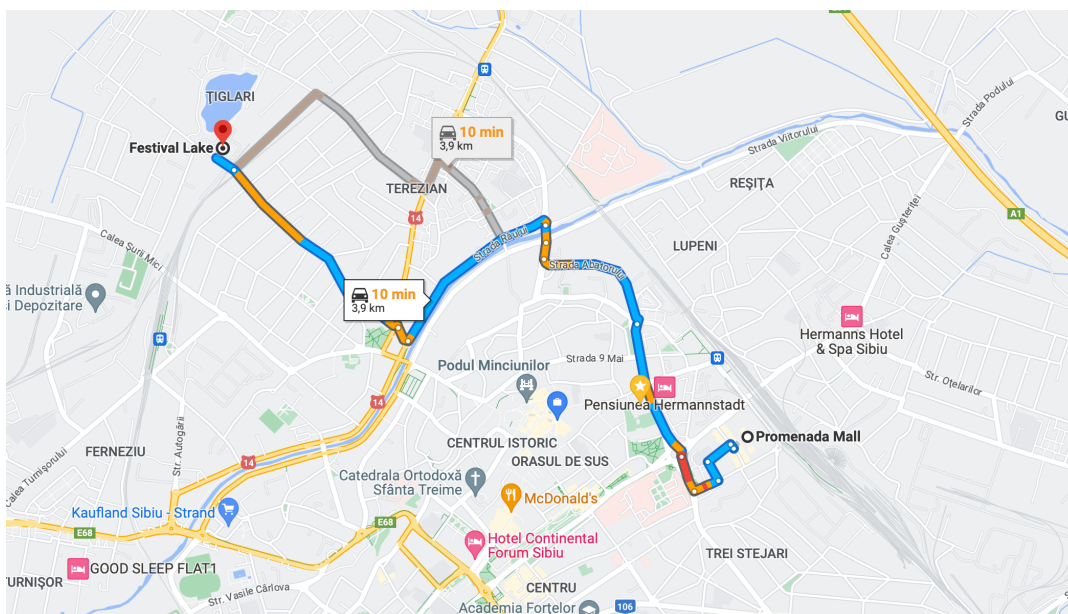

FEERIC FASHION WEEK 2023 – LOCATIONS

(all gps tracks start from Feeric Venue, Promenada Sibiu – to the location of the show)

WEDNESDAY, 19TH JULY

19:00 - YOLO PARTY – VERSAILLES BY BUONAVISTA

Google Maps - <https://goo.gl/maps/7fyxTmkVyC2jEAzQ8>

THURSDAY, 20th JULY

17:00 – FASHION SHOW – The HOME LAKE

Google Maps - <https://goo.gl/maps/RH16AHR991S5d2ZF7>

19:00 – FASHION SHOW – PRODIAL CONCRETE FACTORY
Google Maps - <https://goo.gl/maps/3x9bP68cy7z9JNZT9>

FRIDAY, 21st JULY

17:00 – FASHION SHOW – The HOME LAKE
Google Maps - <https://goo.gl/maps/RH16AHR991S5d2ZF7>

19:00 – FASHION SHOW – CORNER OF HEAVEN, DAIA

Google Maps - <https://goo.gl/maps/Gh6U7J9yKNYqqtFN6>