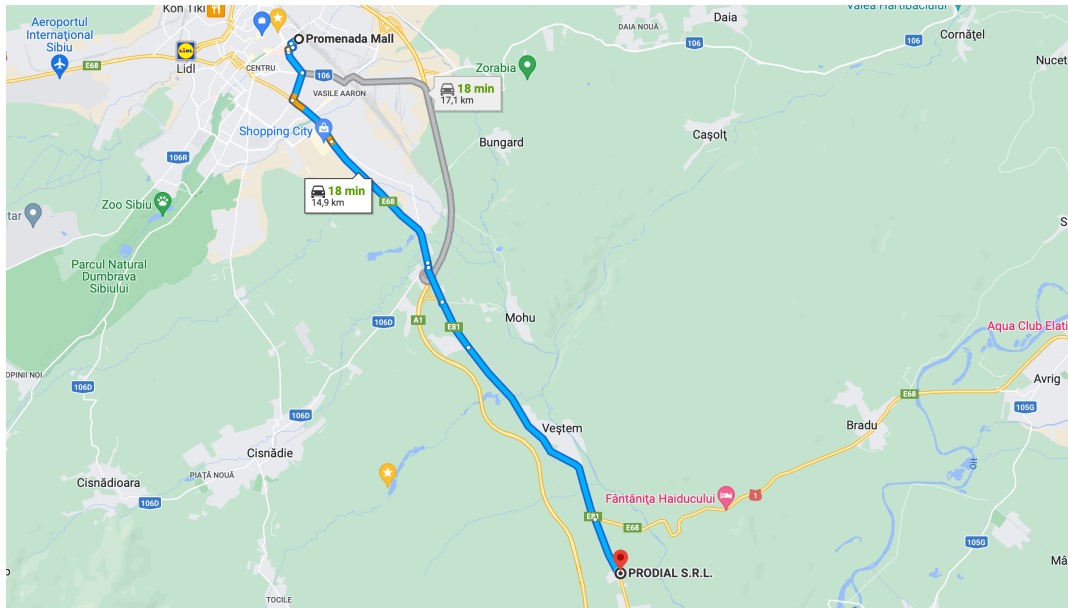

FEERIC FASHION WEEK 2023 – LOCATIONS

(all gps tracks start from Feeric Venue, Promenada Sibiu – to the location of the show)

WEDNESDAY, 19TH JULY

19:00 - YOLO PARTY – VERSAILLES BY BUONAVISTA

Google Maps - <https://goo.gl/maps/7fyxTmkVyC2jEAzQ8>

THURSDAY, 20th JULY

17:00 – FASHION SHOW – The HOME LAKE

Google Maps - <https://goo.gl/maps/RH16AHR991S5d2ZF7>

19:00 – FASHION SHOW – PRODIAL CONCRETE FACTORY
Google Maps - <https://goo.gl/maps/3x9bP68cy7z9JNZT9>

FRIDAY, 21st JULY

17:00 – FASHION SHOW – The HOME LAKE
Google Maps - <https://goo.gl/maps/RH16AHR991S5d2ZF7>

19:00 – FASHION SHOW – CORNER OF HEAVEN, DAIA

Google Maps - <https://goo.gl/maps/Gh6U7J9yKNYqqtFN6>

21:00 – FEERIC GALA – HUET SQUARE

Google Maps - <https://goo.gl/maps/wUUwPeGQWrzx9kp8>