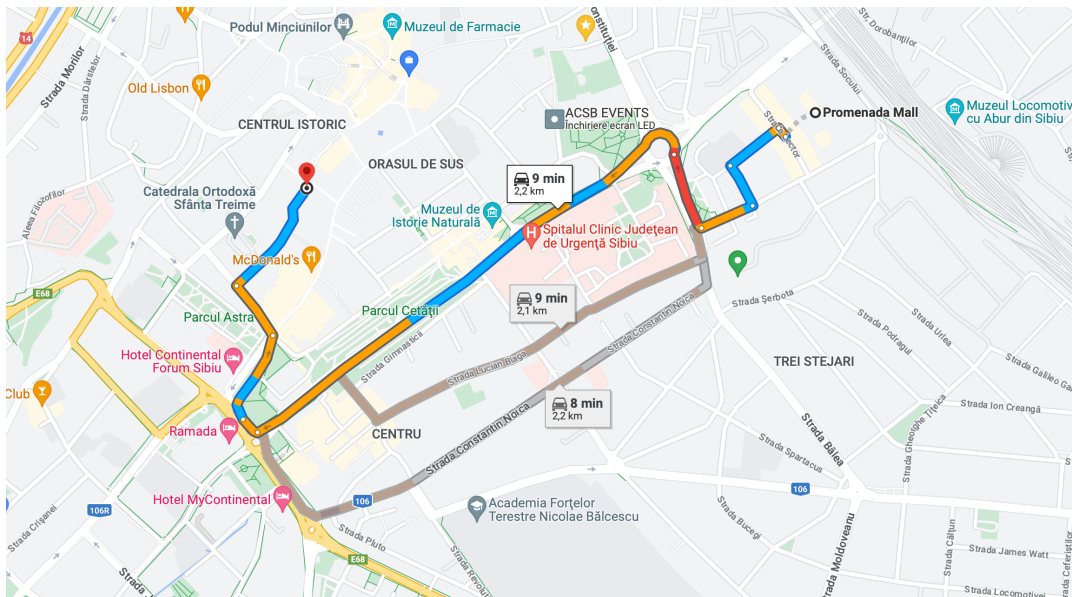

FEERIC FASHION WEEK 2023 – LOCATIONS

(all gps tracks start from Feeric Venue, Promenada Sibiu – to the location of the show)

WEDNESDAY, 19TH JULY

19:00 - YOLO PARTY – VERSAILLES BY BUONAVISTA

Google Maps - <https://goo.gl/maps/7fyxTmkVyC2jEAzQ8>

FRIDAY, 21st JULY

17:00 – FASHION SHOW – The HOME LAKE
Google Maps - <https://goo.gl/maps/RH16AHR991S5d2ZF7>

19:00 – FASHION SHOW – CORNER OF HEAVEN, DAIA

Google Maps - <https://goo.gl/maps/Gh6U7J9yKNYqqtFN6>

SATURDAY, 22nd JULY

13:00 – FASHION SHOW – BOROMIR FACTORY

Google Maps - <https://goo.gl/maps/7HHFShH5TyaTYJXV7>

17:00 – FASHION SHOW – SIBIU OLD CITY CENTER

Google Maps - <https://goo.gl/maps/DxzipU2KY572Fkoo6>

21:00 – FEERIC GALA – HUET SQUARE

Google Maps - <https://goo.gl/maps/wUUwPeGQWrzx9kp8>