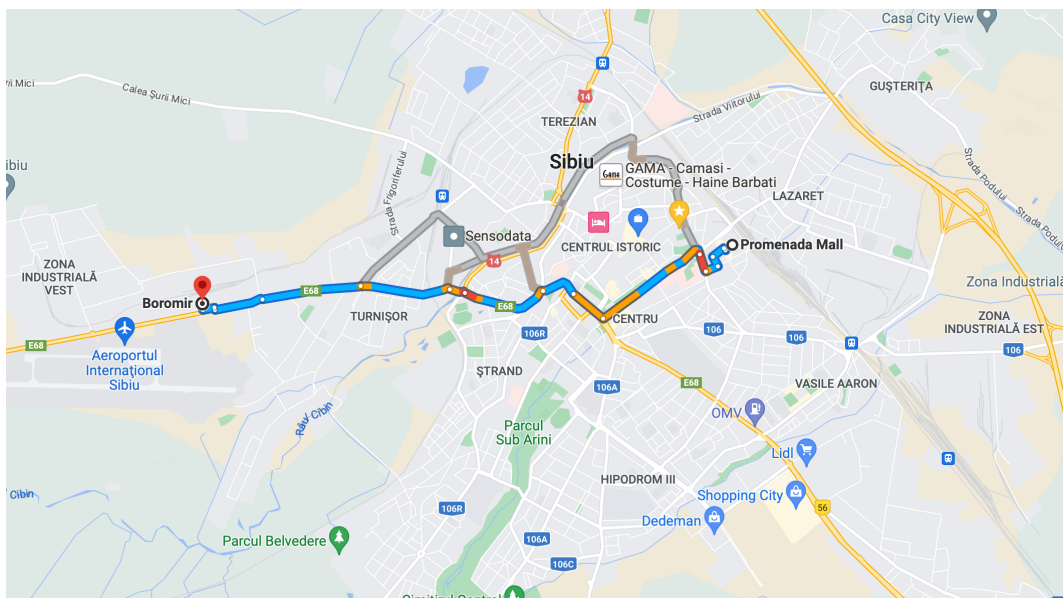

FEERIC FASHION WEEK 2023 – LOCATIONS

(all gps tracks start from Feeric Venue, Promenada Sibiu – to the location of the show)

WEDNESDAY, 19TH JULY

19:00 - YOLO PARTY – VERSAILLES BY BUONAVISTA

Google Maps - <https://goo.gl/maps/7fyxTmkVyC2jEAzQ8>

FRIDAY, 21st JULY

17:00 – FASHION SHOW – The HOME LAKE
Google Maps - <https://goo.gl/maps/RH16AHR991S5d2ZF7>

19:00 – FASHION SHOW – CORNER OF HEAVEN, DAIA

Google Maps - <https://goo.gl/maps/Gh6U7J9yKNYqqtFN6>

SATURDAY, 22nd JULY

13:00 – FASHION SHOW – BOROMIR FACTORY

Google Maps - <https://goo.gl/maps/7HHFShH5TyaTYJXV7>

17:00 – FASHION SHOW – SIBIU OLD CITY CENTER

Google Maps - <https://goo.gl/maps/DxzipU2KY572Fkoo6>

21:00 – FEERIC GALA – HUET SQUARE

Google Maps - <https://goo.gl/maps/wUUwPeGQWrzx9kp8>