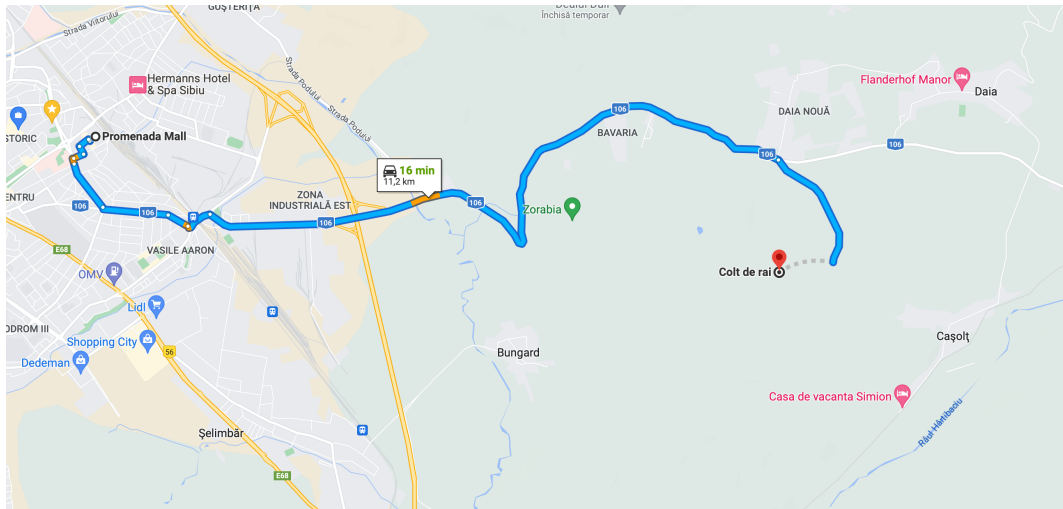

FEERIC FASHION WEEK 2023 – LOCATIONS

(all gps tracks start from Feeric Venue, Promenada Sibiu – to the location of the show)

WEDNESDAY, 19TH JULY

19:00 - YOLO PARTY – VERSAILLES BY BUONAVISTA

Google Maps - <https://goo.gl/maps/7fyxTmkVyC2jEAzQ8>

THURSDAY, 20th JULY

17:00 – FASHION SHOW – The HOME LAKE

Google Maps - <https://goo.gl/maps/RH16AHR991S5d2ZF7>

19:00 – FASHION SHOW – PRODIAL CONCRETE FACTORY
Google Maps - <https://goo.gl/maps/3x9bP68cy7z9JNZT9>

FRIDAY, 21st JULY

17:00 – FASHION SHOW – The HOME LAKE
Google Maps - <https://goo.gl/maps/RH16AHR991S5d2ZF7>

19:00 – FASHION SHOW – CORNER OF HEAVEN, DAIA

Google Maps - <https://goo.gl/maps/Gh6U7J9yKNYqqtFN6>

21:00 – FEERIC GALA – HUET SQUARE

Google Maps - <https://goo.gl/maps/wUUwPeGQWrzx9kp8>